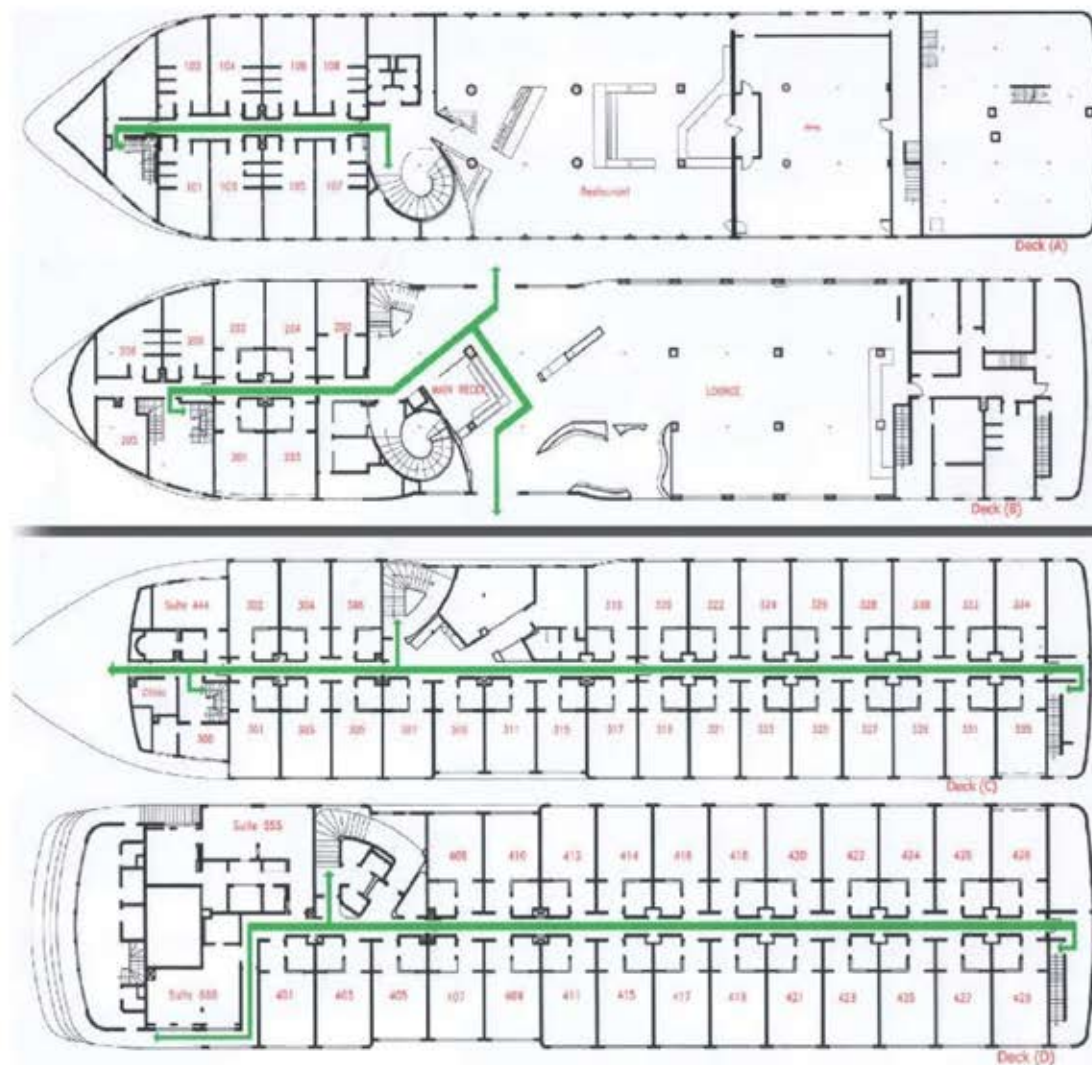

LE FAYAN *Nile Cruise - Luxor and Aswan*

FACT SHEET

GENERAL INFORMATION

- Classification: 5 Deluxe
- Operation date : December 2011
- Last renovation : December 2017
- No. of decks : 4 + Sun deck
- No. of Cabins: 61 Cabins
- No. of Suites: 3 Suites
- Style: Ultra Modern

SHIP FLOOR PLAN

Length: 75 m width: 14.25 m

Height: 11.50 m

4 levels + Sun deck

Swimming pool / open air jacuzzi

CABINS

61 style cabins divided as follows

- 1 Royal suite 555 (35 m²) - 4th floor
- 1 Presidential suite 666 (30 m²) - 4th floor
- 1 Junior suite 444 (26 m²) - 3rd floor
- 58 Standard Cabins
- 04 Cabins - 2nd floor
- 28 Cabins - 3rd floor
- 25 Cabins - 4th floor

Main restaurant:

Offering a delicious international buffet for Breakfast, Lunch and Set menu Dinner, located in lower deck (270m² / 130 seats).

Lounge Bar:

Enjoy the relaxing atmosphere with your favorite drink, located in the 1st floor (340 m² / 126 seats).

Sun Deck Bar:

Take your drink and enjoy the sun, the moon, the charming Nile and the magnificent scenery, (72 high chairs 48 padded couches).

Sundeck swimming pool

Length 4.7 m²

SUN DECK

Width • 3.35 r-n²

Depth 1.45 r-n²